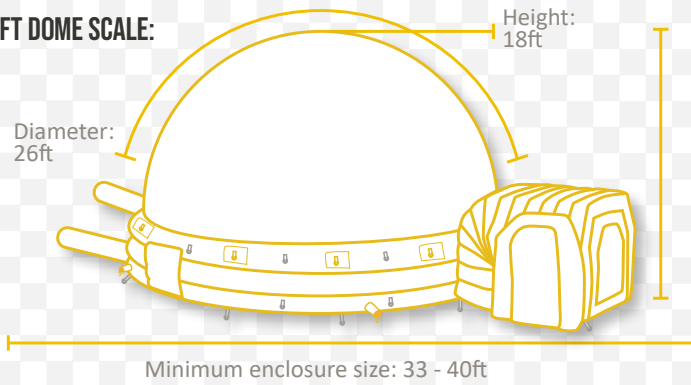

26 FT DOME SCALE:

AVAILABLE SIZES: (DIAMETER)

6m • 8m • 10m • 12m
19ft • 26ft • 32ft • 40ft

CHARACTERISTICS:

- Simple, procedural installation and removal.
- In visits with multiple attendees, we offer projections in shifts of ten minutes to an hour. Average visits: 500 to 1500 per day.
- Additional structure that isolates the MSDOME from UV rays and maintains a comfortable temperature in warm weather conditions.
- Can be installed in conventional surroundings, such as lawns, concrete and synthetic floors.
- Contains emergency exits, anchored to ballast weight bags for steadiness, ensuring audience safety.