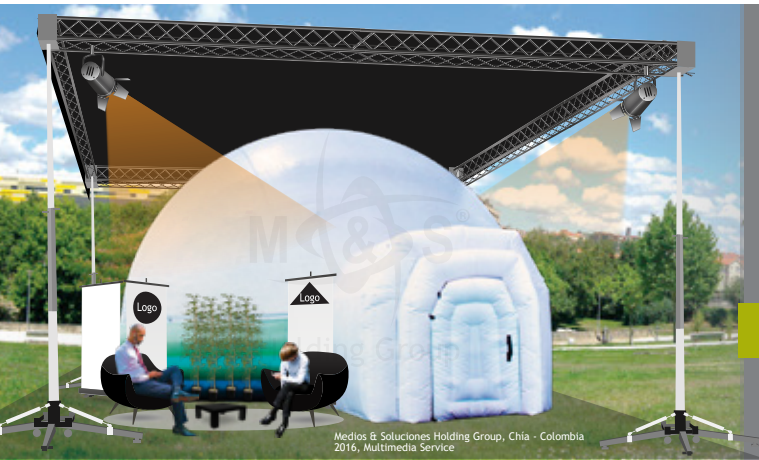

95 % Opacity. Perfect operation in adverse weather conditions (rain, sun and moderate wind conditions).
Versatile external personalization.

24 HOURS OF CONTINUOUS OPERATION

AVAILABLE FOR RENT AND SALE.

APPLICATIONS:

Planetariums / Science Centers / Museums / Mobile Galleries / Culture Centers / Product showrooms.